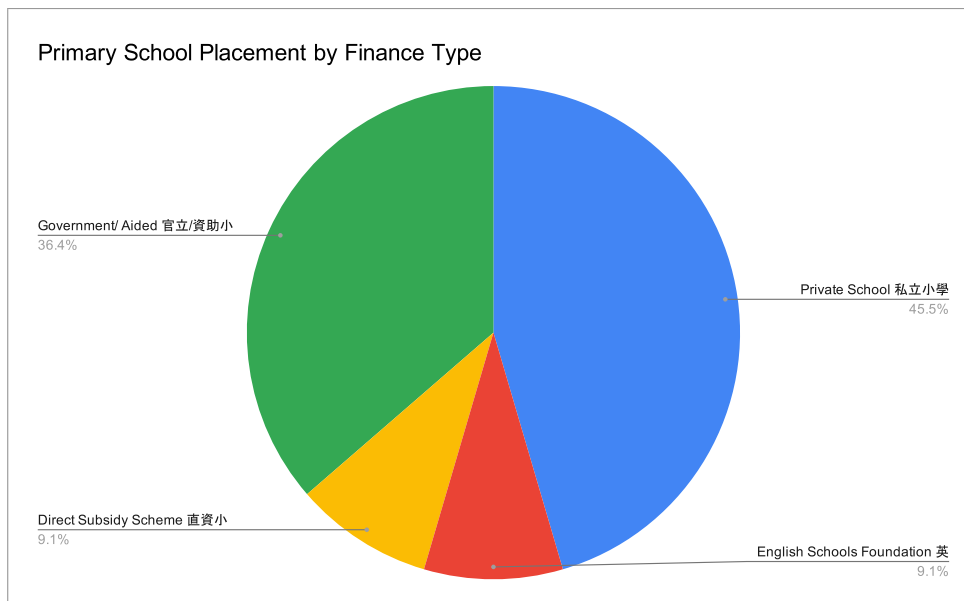

Graduate Primary Placements for the International Section (2018-2019) 國際課程升小派位調查報告 (2018-2019)

1) School Finance Type 資助種類分佈

	%	Total
Private School 私立小學	45.5	5
English Schools Foundation 英基學校協會	9.1	1
Direct Subsidy Scheme 直資小學	9.1	1
Government/ Aided 官立/資助小學	36.4	4

2) List of Schools 入讀小學名單

School Name	Type
C.C.C. Kei Wai Primary School (Ma Wan)	Aided
CNEC Lui Ming Choi Primary School	Aided
Delia (Man Kiu) English Primary School	DSS
Hennessy Road Government Primary School	Government
Japanese International School	Private
Norwegian International School	Private
Po Leung Kuk Castar Primary School (Tsing Yi)	Aided
Shatin Junior School	ESF
Singapore International School	Private
St. Hilary's Primary School	Private
Tsung Tsin Primary School and Kindergarten	Private