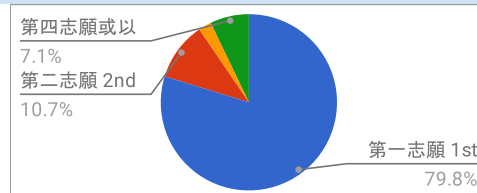

1) 數據資料 Data Information

派出問卷數目 No. of Questionnaires Issued:	90
收回問卷數目 No. of Questionnaires Collected	84
收回問卷百份比 Response Rate	93%

2) 考獲學校途徑 How did you get into the primary school?

自行分配學位 POA-Discretionary Place Admission	35
統一派位 POA-Central Allocation	25
自行報考 Applied on our own	24
	84

3) 統一派位獲派志願 What choice was the primary school allocated to you on your POA-Central Allocation application?

第一志願 1st choice	67
第二志願 2nd choice	9
第三志願 3rd choice	2
第四志願或以後 4th choice or after	6
	84

4) 各類型小學入學分佈 School type distribution