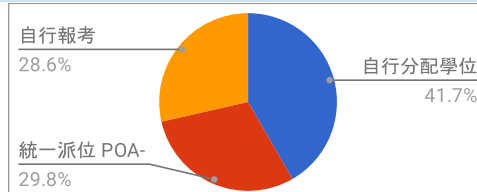

1) 數據資料 Data Information

派出問卷數目 No. of Questionnaires Issued:	90
收回問卷數目 No. of Questionnaires Collected	84
收回問卷百份比 Response Rate	93%

2) 考獲學校途徑 How did you get into the primary school?

自行分配學位 POA-Discretionary Place Admission	35
統一派位 POA-Central Allocation	25
自行報考 Applied on our own	24
	84

3) 統一派位獲派志願 What choice was the primary school allocated to you on your POA-Central Allocation application?

第一志願 1st choice	67
第二志願 2nd choice	9
第三志願 3rd choice	2
第四志願或以後 4th choice or after	6
	84

4) 各類型小學入學分佈 School type distribution