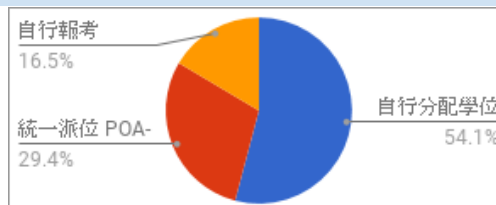

**1) 數據資料 Data Information**

派出問卷數目 No. of Questionnaires Issued:	88
收回問卷數目 No. of Questionnaires Collected	85
收回問卷百分比 Response Rate	97%

**2) 考獲學校途徑 How did you get into the primary school?**

自行分配學位 POA-Discretionary Place Admission	46
統一派位 POA-Central Allocation	25
自行報考 Applied on our own	14
	85

**3) 統一派位獲派志願 What choice was the primary school allocated to you on your POA-Central Allocation application?**

第一志願 1st choice	21
第二志願 2nd choice	4
第三志願 3rd choice	4
第四志願或以後 4th choice or after	7
	36

**4) 各類型小學入學分佈 School type distribution**