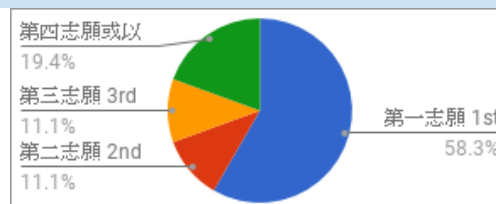

**1) 數據資料 Data Information**

派出問卷數目 No. of Questionnaires Issued:	88
收回問卷數目 No. of Questionnaires Collected	85
收回問卷百分比 Response Rate	97%

**2) 考獲學校途徑 How did you get into the primary school?**

自行分配學位 POA-Discretionary Place Admission	46
統一派位 POA-Central Allocation	25
自行報考 Applied on our own	14
	85

**3) 統一派位獲派志願 What choice was the primary school allocated to you on your POA-Central Allocation application?**

第一志願 1st choice	21
第二志願 2nd choice	4
第三志願 3rd choice	4
第四志願或以後 4th choice or after	7
	36

**4) 各類型小學入學分佈 School type distribution**