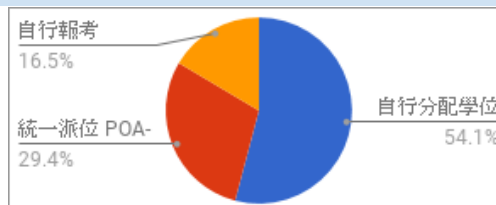

1) 數據資料 Data Information

派出問卷數目 No. of Questionnaires Issued:	88
收回問卷數目 No. of Questionnaires Collected	85
收回問卷百分比 Response Rate	97%

2) 考獲學校途徑 How did you get into the primary school?

自行分配學位 POA-Discretionary Place Admission	46
統一派位 POA-Central Allocation	25
自行報考 Applied on our own	14
	85

3) 統一派位獲派志願 What choice was the primary school allocated to you on your POA-Central Allocation application?

第一志願 1st choice	21
第二志願 2nd choice	4
第三志願 3rd choice	4
第四志願或以後 4th choice or after	7
	36

4) 各類型小學入學分佈 School type distribution