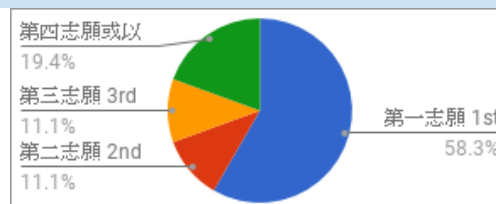

1) 數據資料 Data Information

派出問卷數目 No. of Questionnaires Issued:	88
收回問卷數目 No. of Questionnaires Collected	85
收回問卷百分比 Response Rate	97%

2) 考獲學校途徑 How did you get into the primary school?

自行分配學位 POA-Discretionary Place Admission	46
統一派位 POA-Central Allocation	25
自行報考 Applied on our own	14
	85

3) 統一派位獲派志願 What choice was the primary school allocated to you on your POA-Central Allocation application?

第一志願 1st choice	21
第二志願 2nd choice	4
第三志願 3rd choice	4
第四志願或以後 4th choice or after	7
	36

4) 各類型小學入學分佈 School type distribution