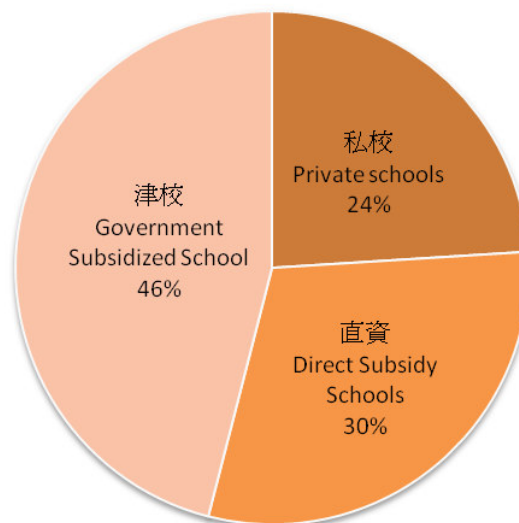

2007-2008 年度第十二屆畢業生獲派小一學位調查報告
Survey Results on 12th Graduates' Primary School Allocation

派出畢業生問卷數量 No. of survey sent: 47 份

收回畢業生問卷人數 No. of questionnaires received: 46 份

入讀各類形小學之分佈比例 The result of survey :

最多人獲派之學校 Most Enrolled Schools :

私校 Private schools:

- 崇真小學暨幼稚園 (九龍大埔道) Tsung Tsin Primary School & Kindergarten
- 啓基學校 Chan's Creative School

直資 Direct Subsidy Schools:

- 培僑書院 (沙田大圍) Pui Kiu College (Tai Wai, Shatin)