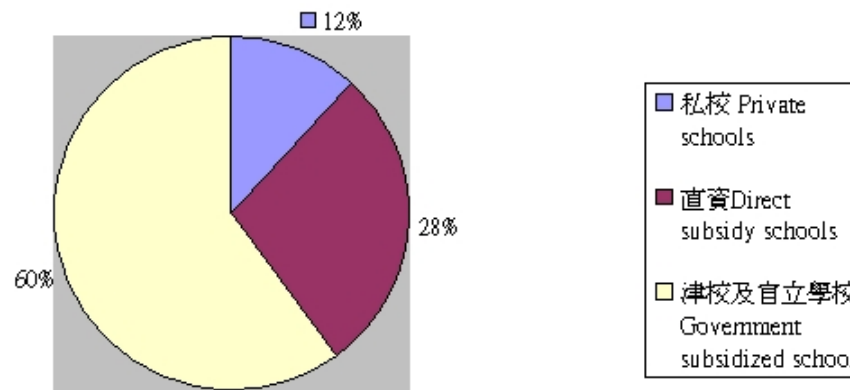

收回畢業生問卷人數 No. of questionnaires received: 55份

私校 Private schools:

- 1 崇真小學暨幼稚園 Tsung Tsin Primary School & Kindergarten (Tai Po Road, Kowloon)
- 1 聖瑪加利男女英文中小學 St. Margaret's Co-educational English Secondary and Primary School
- 1 聖若瑟英文小學 St. Joseph's Primary School
- 1 Beacon Hill School (ESF)
- 1 Kowloon Junior School (ESF)

直資 Direct Subsidy Schools:

- 1 培僑書院 (沙田大圍) Pui Kiu College (Tai Wai, Shatin)
- 1 英華小學 Ying Wa Primary School
- 1 保良局陳守仁小學 Po Leung Kuk Camões Tan Siu Lin Primary School

津校 Government Subsidized Schools:

- 1 保良局世德小學 (青衣) PLK Castar Primary School (Tsing Yi)
- 1 聖公會何澤芸小學 (青衣邨) S.K.H. Tsing Yi Ho Chak Wan Primary School (Tsing Yi Estate)
- 1 聖公會仁立小學 S.K.H. Yan Laap Primary School
- 1 嘉諾撒聖瑪利英文小學 St Mary's Canossian School

© 宏福中英文幼稚園暨幼兒園 | 私隱條例